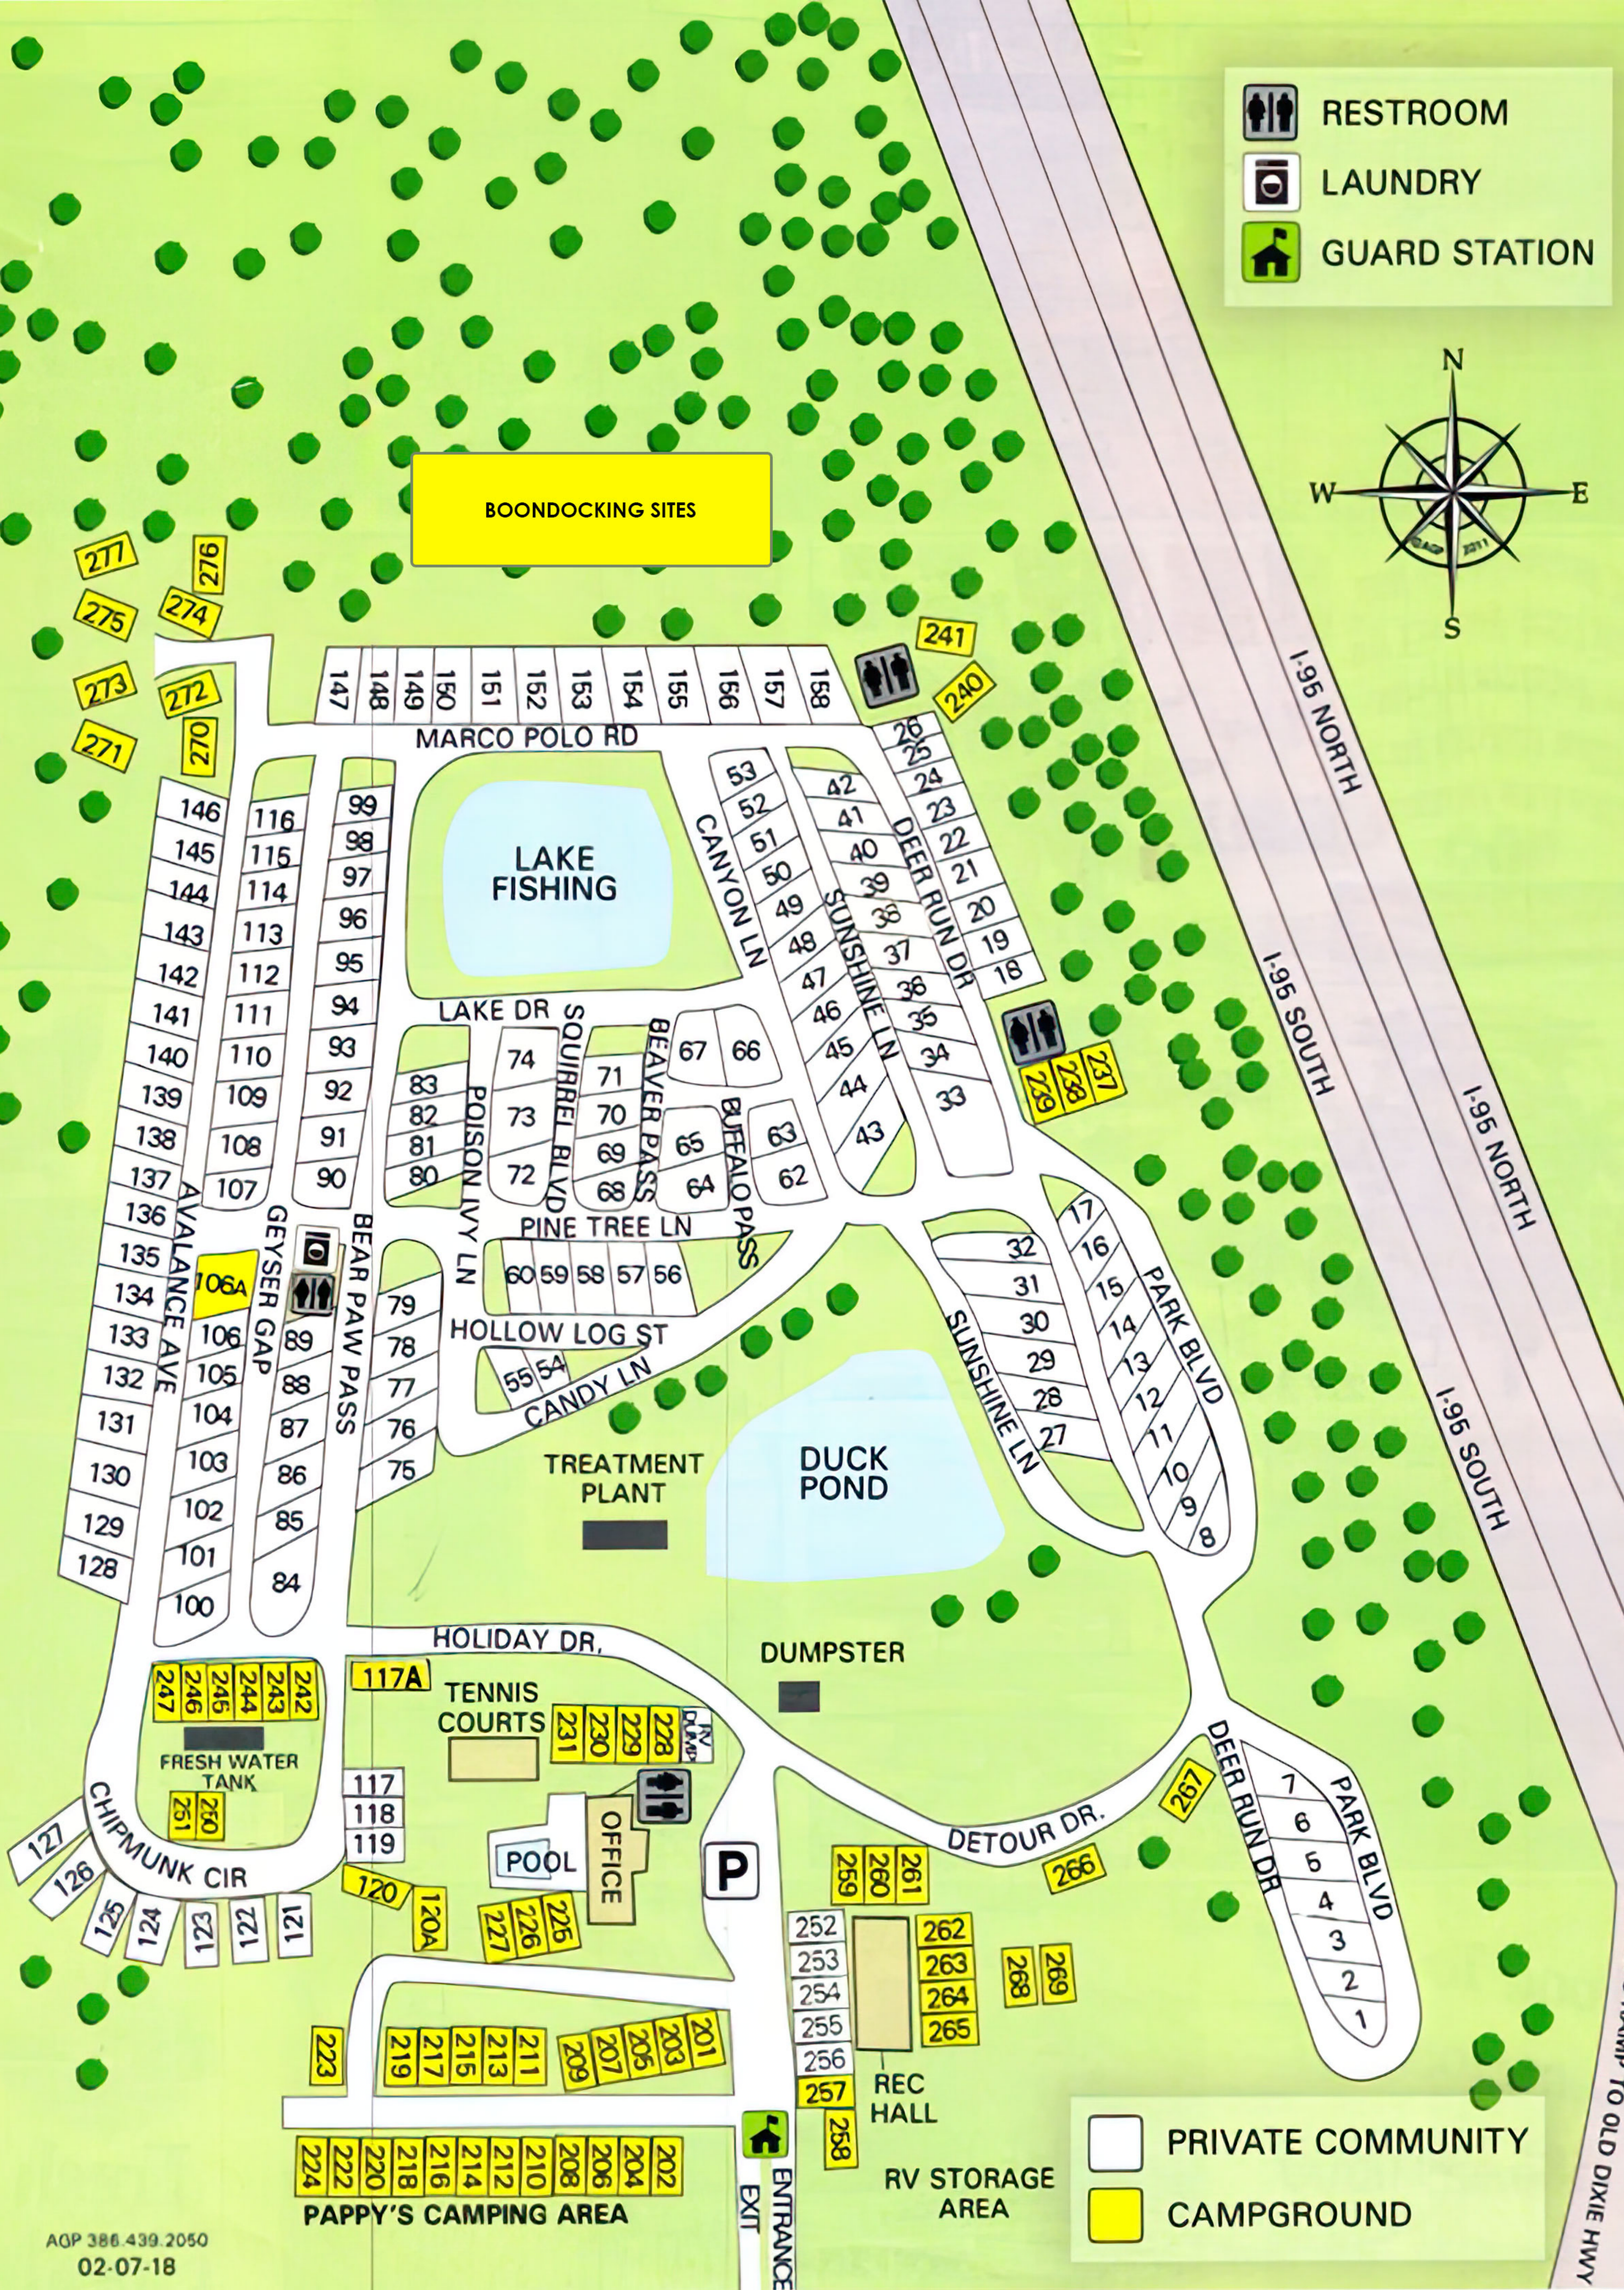

-  RESTROOM
-  LAUNDRY
-  GUARD STATION

BOONDOCKING SITES

- PRIVATE COMMUNITY
- CAMPGROUND

EXIT 278 RAMP TO OLD DIXIE HWY